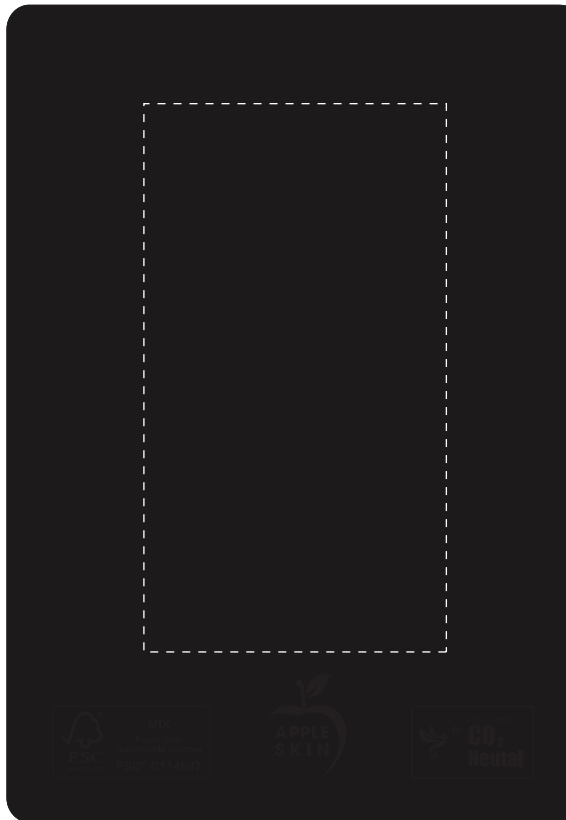

Your Ref:	Quantity:	Product Code: QS1000
Our Ref:	Version: 1	Product Colour:BLACK

PRINTING CONCERNS:**PRODUCT INFO: DUE TO THE NATURE OF THE PRODUCT THE PRINT POSITION MAY VARY BY 2 - 3 MM**

We stock this item in the following colours

**PANTONE REFERENCE(S)**

Full Colour Printing

Product Image for visualisation
- colours may vary

ARTWORK SCALE 50%

- CENTRED TO PRINT AREA
- CENTRED TO NOTEBOOK

The dashed line is to demonstrate print area and will not appear on your printed item**PLEASE NOTE:**