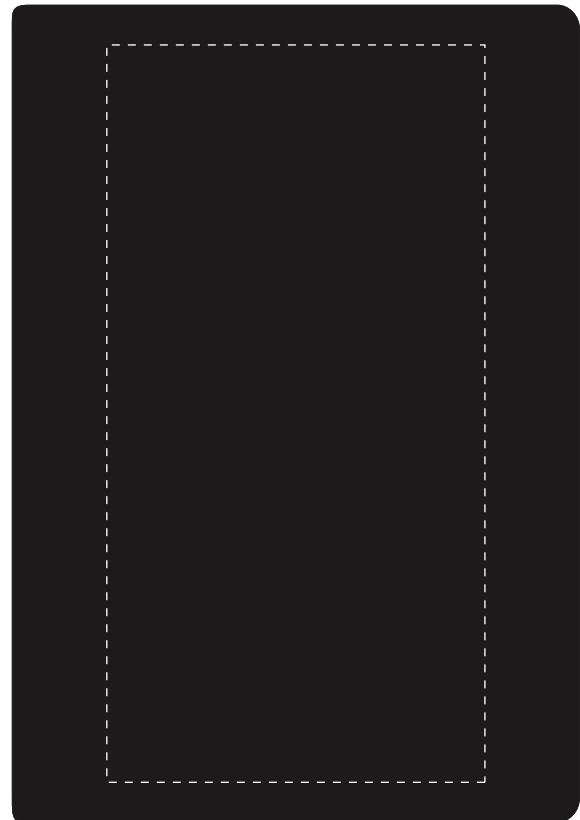

Your Ref:	Quantity:	Product Code: QS1000
Our Ref:	Version: 1	Product Colour:BLACK

PRINTING CONCERNS:**PRODUCT INFO: DUE TO THE NATURE OF THE PRODUCT THE PRINT POSITION MAY VARY BY 2 - 3 MM**

We stock this item in the following colours

**PANTONE REFERENCE(S)**

Full Colour Printing

Product Image for visualisation
- colours may vary

ARTWORK SCALE 50%

- CENTRED TO PRINT AREA
- CENTRED TO NOTEBOOK

The dashed line is to demonstrate print area and will not appear on your printed item**PLEASE NOTE:**